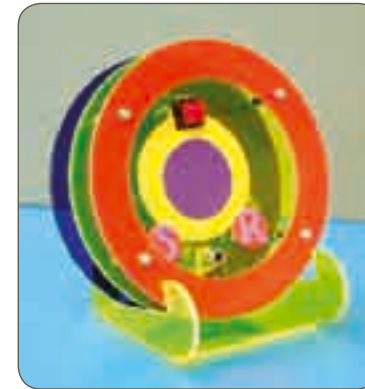

FROSTED SHEETS

ACR3FR-- **3mm Cast Sheet** 1000 x 500mm per sheet

Frosted Colours: Electric Blue, Chilli Red, Blush Pink, Aurora Violet, Glacier Green.

FLUORESCENT LIVE EDGE PERSPEX

High quality fluorescent sheet for high visual impact.

FLUORESCENT PACK

ACR3FM **3mm Fluorescent Pack** 1000 x 500mm 5 sheet pack

One each of: Neptune Blue, Mars Red, Acid Green Lava Orange and Solar Yellow.

FLUORESCENT SHEETS

ACR3F-- **3mm Cast Sheet** 1000 x 500mm per sheet

Fluorescent Colours: Neptune Blue, Mars Red, Acid Green Lava Orange and Solar Yellow.

Fantastic effects with Frosted and Live Edge Perspex

Above top left: Alarmed Charity Collection Container, Sophie Watson
Above bottom left: Bubble Blower, Millie Karlsen
Above middle left: FM Radio, Imogen Blackwood